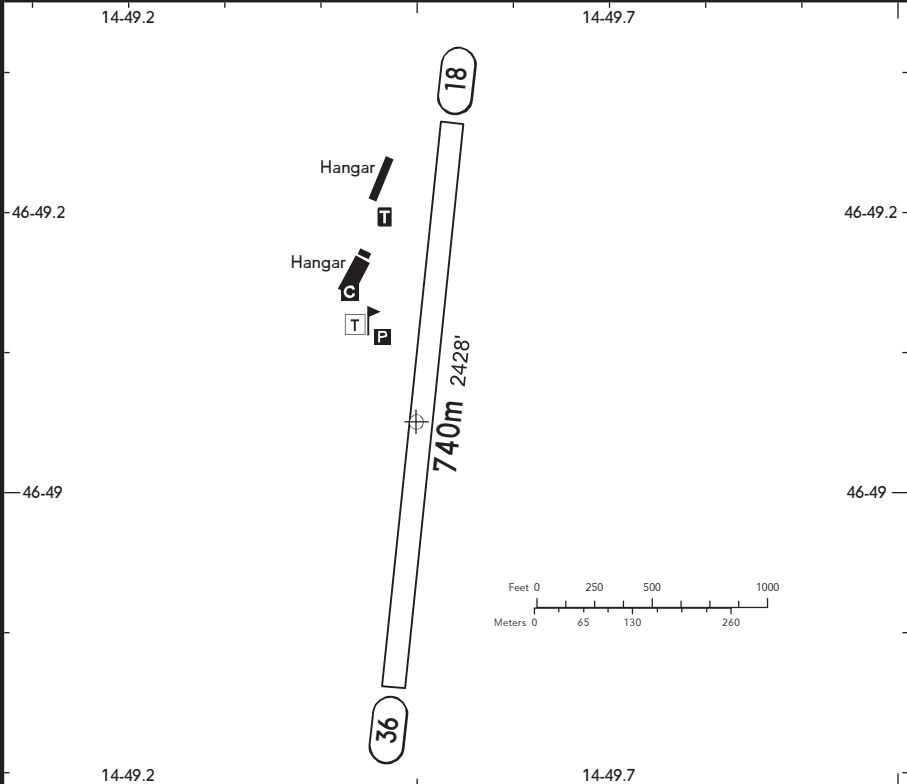

BRIEFING STRIP™

LOCATION  
Elev **1467'** /447m  
N46 49.1 E014 49.5

WOLFSBERG RADIO **122.505** (ge)

ADMITTED AIRCRAFT

SCALE 1:10000

| RWY No   | Dimension (m) - Surface | TORA (m) | LDA (m) | Strength                         | Lights |
|----------|-------------------------|----------|---------|----------------------------------|--------|
| 36<br>18 | 740 x 30 Grass          | 740      | 740     | 2t MTOW (5.7t MTOW PPR when dry) | ---    |

**CAUTION: Hospital heliport (LOMW) NE of AD.**  
**MIL LOW flying route NW of AD.**  
 Contact WOLFSBERG RADIO at least 5 MIN from the airfield and maintain listening watch.  
 Pay attention to GLD flying.  
 Overflying of built-up areas St. Stefan and Wolfsberg shall be avoided.