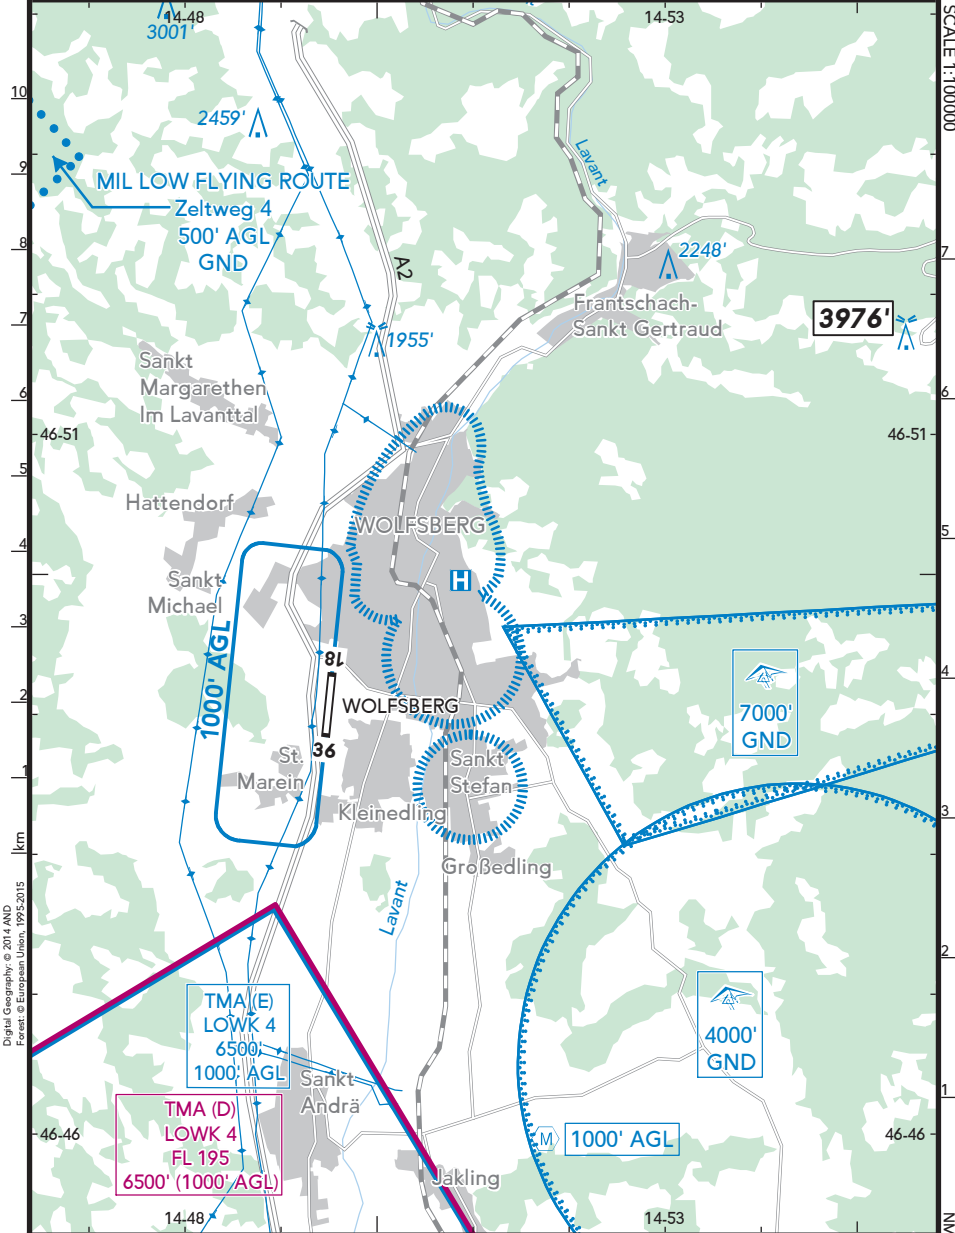

BRIEFING STRIP™

LOCATION Elev 1467' /447m N46 49.1 E014 49.5	FIS WIEN INFORMATION 124.400	AIRSPACE KLAGENFURT RADAR 123.325⁽¹⁾

VAR 5-E

WOLFSBERG RADIO **122.505** (ge)

⁽¹⁾ LOWK TMA

SCALE 1:100000